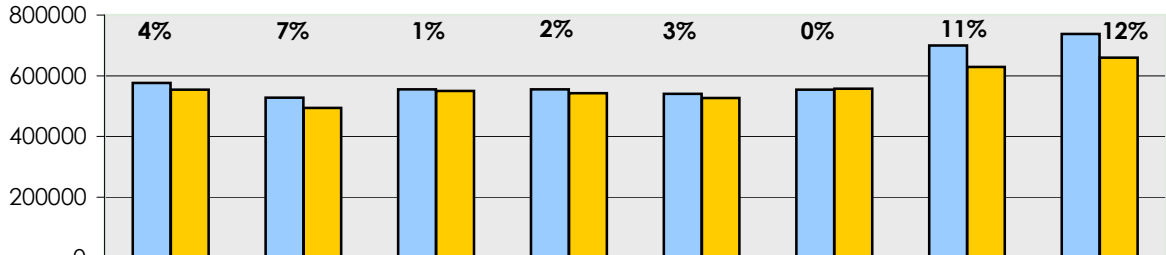

Traffic Statistics & Trends - August 2007

PASSENGERS

BIA	AUG 07	AUG 06	%	CUM 2007	CUM 2006	%
Disembarked	376,993	339,396	11%	2,286,231	2,157,756	6%
Embarked	333,867	298,100	12%	2,230,480	2,124,349	5%
Transit	26,838	22,130	21%	230,002	231,385	-1%
TOTAL	737,698	659,626	12%	4,746,713	4,513,490	5%

TOTAL PASSENGERS AT BIA

PAX in Millions

	JAN	FEB	MAR	APR	MAY	JUN	JUL	AUG
2007	576106	527982	555051	554695	540731	554587	699863	737698
2006	553705	494392	549522	542841	526997	557146	629261	659626