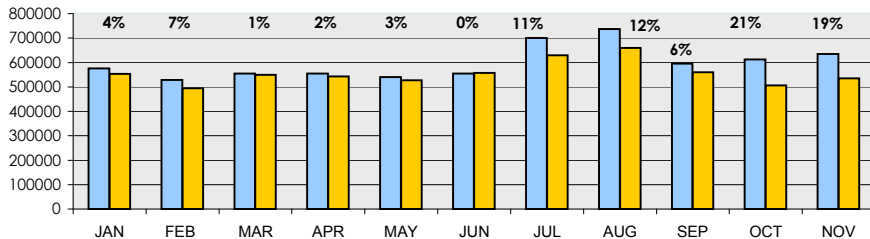

Traffic Statistics & Trends - November 2007

PASSENGERS

BIA	NOV 07	NOV 06	%	CUM 2007	CUM 2006	%
Disembarked	304,177	260,813	17%	3,193,741	2,958,190	8%
Embarked	303,688	246,521	23%	3,090,073	2,854,944	8%
Transit	26,968	27,884	-3%	305,629	301,504	1%
TOTAL	634,833	535,218	19%	6,589,443	6,114,638	8%

CARGO & MAIL (TONNES)

	NOV 07	NOV 06	%	CUM 2007	CUM 2006	%
TOTAL	32,536	33,383	-3%	341,038	320,492	6%

TOTAL PASSENGERS AT BIA

PAX in Millions