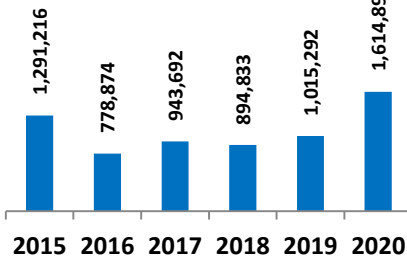

**Khalifa Bin Salman Port ( KBSP ) Full Year Performance 2020**

**KBSP Vessel Traffic Split YTD 2020**

**KBSP 2020 Vessel Traffic**

■ 2016 ■ 2017 ■ 2018 ■ 2019 ■ 2020

**YTD Container Throughput**

**YTD General Cargo Throughput  
Tons**

**YTD Vehicles Volumes ( RORO )**

**December Container Throughput**

**December General Cargo  
Throughput Tons**

**December RORO Unit Volume**