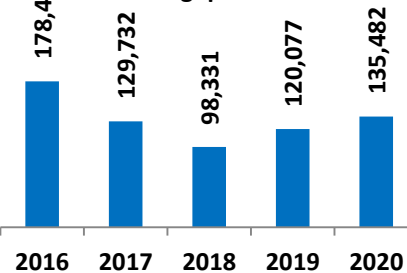

**Khalifa Bin Salman Port ( KBSP ) Full Year Performance 2020**

**KBSP Vessel Traffic Split YTD 2020**

**KBSP 2020 Vessel Traffic**

■ 2016 ■ 2017 ■ 2018 ■ 2019 ■ 2020

**YTD Container Throughput**

**YTD General Cargo Throughput  
Tons**

**YTD Vehicles Volumes ( RORO )**

**December Container Throughput**

**December General Cargo  
Throughput Tons**

**December RORO Unit Volume**