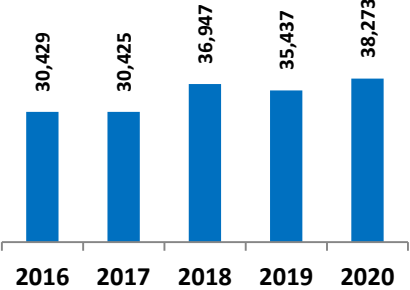

**Khalifa Bin Salman Port ( KBSP ) Full Year Performance 2020**

**KBSP Vessel Traffic Split YTD 2020**

**KBSP 2020 Vessel Traffic**

■ 2016 ■ 2017 ■ 2018 ■ 2019 ■ 2020

**YTD Container Throughput**

**YTD General Cargo Throughput  
Tons**

**YTD Vehicles Volumes ( RORO )**

**December Container Throughput**

**December General Cargo  
Throughput Tons**

**December RORO Unit Volume**