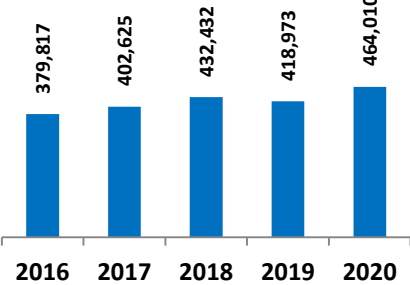

**Khalifa Bin Salman Port ( KBSP ) Full Year Performance 2020**

**KBSP Vessel Traffic Split YTD 2020**

**KBSP 2020 Vessel Traffic**

■ 2016 ■ 2017 ■ 2018 ■ 2019 ■ 2020

**YTD Container Throughput**

**YTD General Cargo Throughput  
Tons**

**YTD Vehicles Volumes ( RORO )**

**December Container Throughput**

**December General Cargo  
Throughput Tons**

**December RORO Unit Volume**