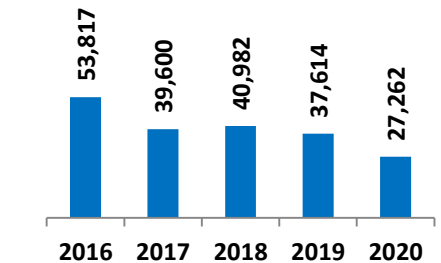

**Khalifa Bin Salman Port ( KBSP ) Full Year Performance 2020**

**KBSP Vessel Traffic Split YTD 2020**

**KBSP 2020 Vessel Traffic**

■ 2016 ■ 2017 ■ 2018 ■ 2019 ■ 2020

**YTD Container Throughput**

**YTD General Cargo Throughput  
Tons**

**YTD Vehicles Volumes ( RORO )**

**December Container Throughput**

**December General Cargo  
Throughput Tons**

**December RORO Unit Volume**