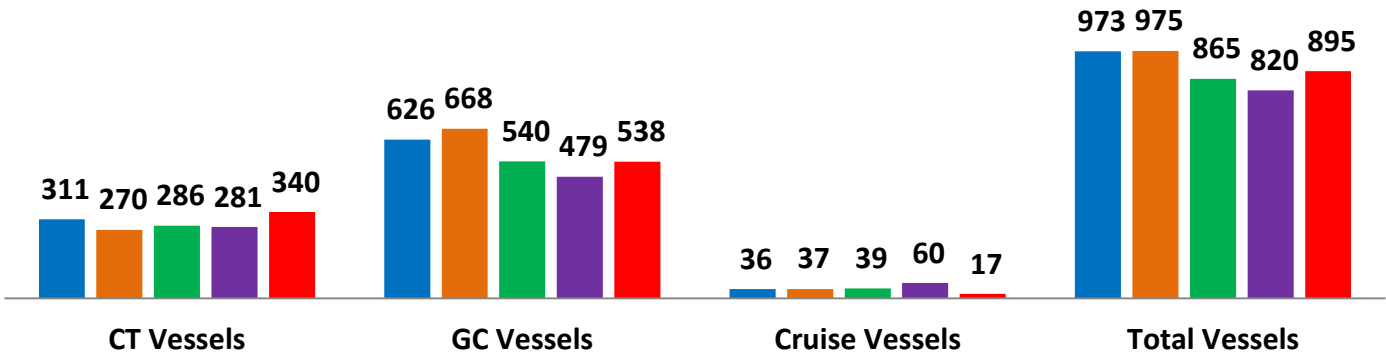

**Khalifa Bin Salman Port ( KBSP ) Full Year Performance 2020**

**KBSP Vessel Traffic Split YTD 2020**

**KBSP 2020 Vessel Traffic**

■ 2016 ■ 2017 ■ 2018 ■ 2019 ■ 2020

**YTD Container Throughput**

**YTD General Cargo Throughput  
Tons**

**YTD Vehicles Volumes ( RORO )**

**December Container Throughput**

**December General Cargo  
Throughput Tons**

**December RORO Unit Volume**