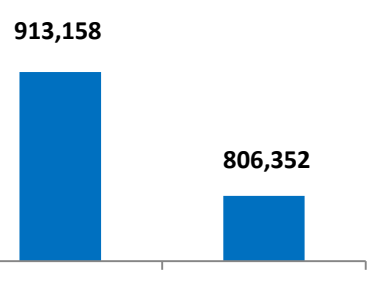

Khalifa Bin Salman Port (KBSP) July Performance 2021

KBSP Vessel Traffic Split YTD 2021

KBSP Jan-July Vessel Traffic

CT Vessels

Month To Date Container Throughput

Year To Date Container Throughput

GC Vessels

Month To Date General Cargo Throughput Tons

Year To Date General Cargo Throughput Tons

Cruise Vessels

Month To Date RORO Unit Volume

Year To Date RORO Unit Volume