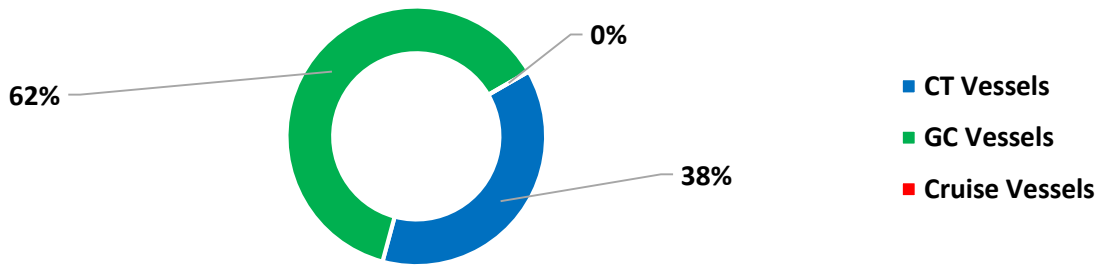

Khalifa Bin Salman Port (KBSP) July Performance 2021

KBSP Vessel Traffic Split YTD 2021

KBSP Jan-July Vessel Traffic

CT Vessels

Month To Date Container Throughput

Year To Date Container Throughput

GC Vessels

Month To Date General Cargo Throughput Tons

Year To Date General Cargo Throughput Tons

Cruise Vessels

Month To Date RORO Unit Volume

Year To Date RORO Unit Volume