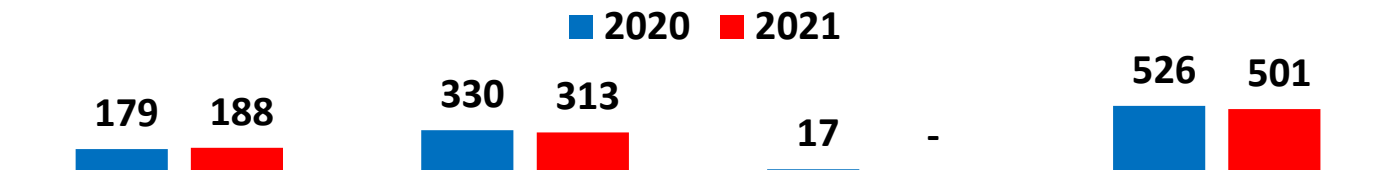

Khalifa Bin Salman Port (KBSP) July Performance 2021

KBSP Vessel Traffic Split YTD 2021

KBSP Jan-July Vessel Traffic

CT Vessels

Month To Date Container Throughput

Year To Date Container Throughput

GC Vessels

Month To Date General Cargo Throughput Tons

Year To Date General Cargo Throughput Tons

Cruise Vessels

Month To Date RORO Unit Volume

Year To Date RORO Unit Volume