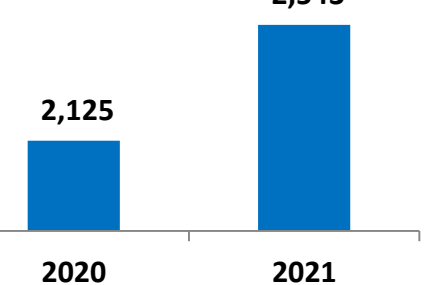

Month To Date General Cargo Throughput Tons

Year To Date General Cargo Throughput Tons

Cruise Vessels

Month To Date RORO Unit Volume

Year To Date RORO Unit Volume