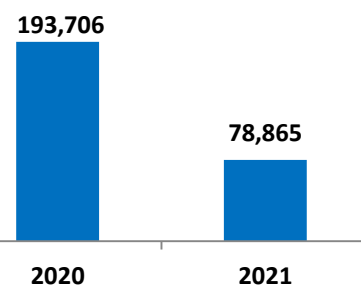

Khalifa Bin Salman Port (KBSP) July Performance 2021

KBSP Vessel Traffic Split YTD 2021

KBSP Jan-July Vessel Traffic

CT Vessels

Month To Date Container Throughput

Year To Date Container Throughput

GC Vessels

Month To Date General Cargo Throughput Tons

Year To Date General Cargo Throughput Tons

Cruise Vessels

Month To Date RORO Unit Volume

Year To Date RORO Unit Volume