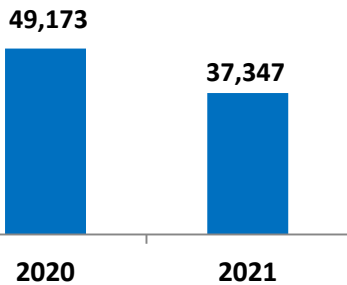

Khalifa Bin Salman Port (KBSP) July Performance 2021

KBSP Vessel Traffic Split YTD 2021

KBSP Jan-July Vessel Traffic

CT Vessels

Month To Date Container Throughput

Year To Date Container Throughput

GC Vessels

Month To Date General Cargo Throughput Tons

Year To Date General Cargo Throughput Tons

Cruise Vessels

Month To Date RORO Unit Volume

Year To Date RORO Unit Volume