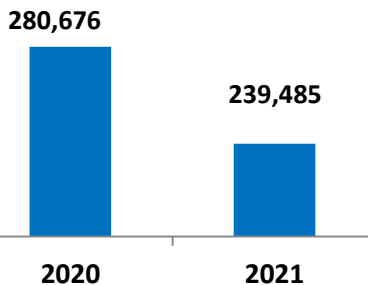

Khalifa Bin Salman Port (KBSP) July Performance 2021

KBSP Vessel Traffic Split YTD 2021

KBSP Jan-July Vessel Traffic

CT Vessels

Month To Date Container Throughput

Year To Date Container Throughput

GC Vessels

Month To Date General Cargo Throughput Tons

Year To Date General Cargo Throughput Tons

Cruise Vessels

Month To Date RORO Unit Volume

Year To Date RORO Unit Volume