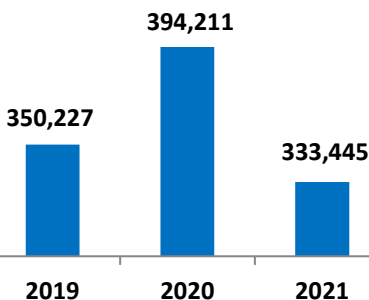

**Khalifa Bin Salman Port ( KBSP ) October Performance 2021**

**Vessel Traffic YTD October 2021**

**KBSP Oct Vessel Traffic**

■ 2019 ■ 2020 ■ 2021

**CT Vessels**

Month To Date  
Container Throughput

**GC Vessels**

Month To Date  
General Cargo  
Throughput Tons

**Cruise Vessels**

Month To Date  
RORO Unit Volume

Year To Date  
Container Throughput

Year To Date  
General Cargo  
Throughput Tons

Year To Date  
RORO Unit Volume