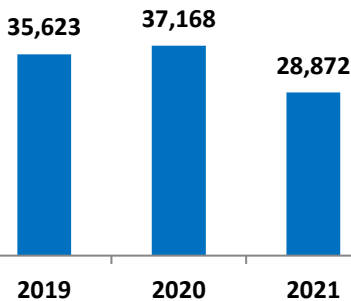

**Khalifa Bin Salman Port ( KBSP ) October Performance 2021**

**Vessel Traffic YTD October 2021**

**KBSP Oct Vessel Traffic**

■ 2019 ■ 2020 ■ 2021

**CT Vessels**

Month To Date  
Container Throughput

**GC Vessels**

Month To Date  
General Cargo  
Throughput Tons

**Cruise Vessels**

Month To Date  
RORO Unit Volume

Year To Date  
Container Throughput

Year To Date  
General Cargo  
Throughput Tons

Year To Date  
RORO Unit Volume