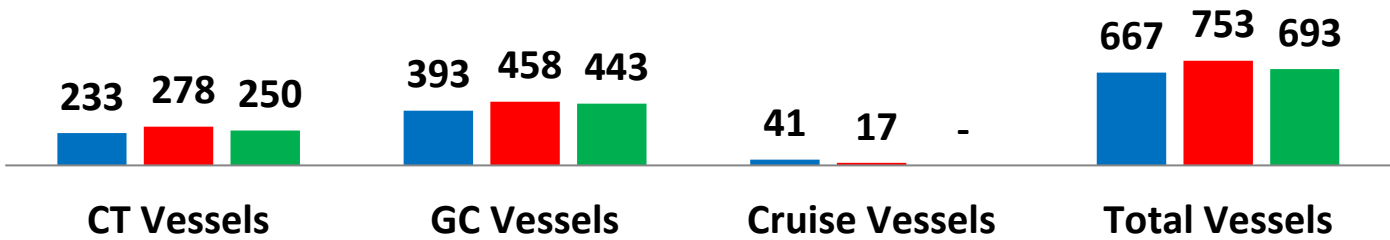

**Khalifa Bin Salman Port ( KBSP ) October Performance 2021**

**Vessel Traffic YTD October 2021**

**KBSP Oct Vessel Traffic**

■ 2019 ■ 2020 ■ 2021

**CT Vessels**

Month To Date  
Container Throughput

**GC Vessels**

Month To Date  
General Cargo  
Throughput Tons

**Cruise Vessels**

Month To Date  
RORO Unit Volume

Year To Date  
Container Throughput

Year To Date  
General Cargo  
Throughput Tons

Year To Date  
RORO Unit Volume