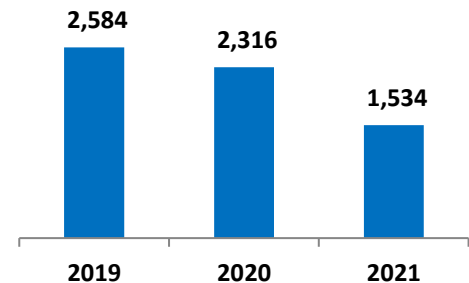

**Khalifa Bin Salman Port ( KBSP ) October Performance 2021**

**Vessel Traffic YTD October 2021**

**KBSP Oct Vessel Traffic**

■ 2019 ■ 2020 ■ 2021

**CT Vessels**

Month To Date  
Container Throughput

**GC Vessels**

Month To Date  
General Cargo  
Throughput Tons

**Cruise Vessels**

Month To Date  
RORO Unit Volume

Year To Date  
Container Throughput

Year To Date  
General Cargo  
Throughput Tons

Year To Date  
RORO Unit Volume