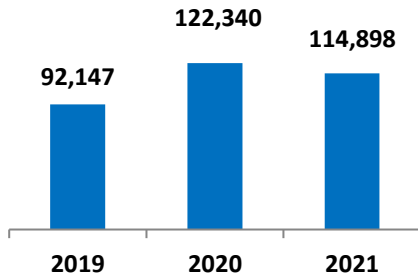

**Khalifa Bin Salman Port ( KBSP ) October Performance 2021**

**Vessel Traffic YTD October 2021**

**KBSP Oct Vessel Traffic**

■ 2019 ■ 2020 ■ 2021

**CT Vessels**

Month To Date  
Container Throughput

**GC Vessels**

Month To Date  
General Cargo  
Throughput Tons

**Cruise Vessels**

Month To Date  
RORO Unit Volume

Year To Date  
Container Throughput

Year To Date  
General Cargo  
Throughput Tons

Year To Date  
RORO Unit Volume