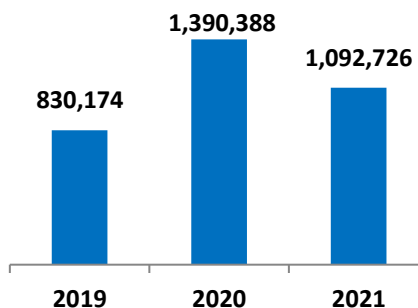

**Khalifa Bin Salman Port ( KBSP ) October Performance 2021**

**Vessel Traffic YTD October 2021**

**KBSP Oct Vessel Traffic**

■ 2019 ■ 2020 ■ 2021

**CT Vessels**

Month To Date  
Container Throughput

**GC Vessels**

Month To Date  
General Cargo  
Throughput Tons

**Cruise Vessels**

Month To Date  
RORO Unit Volume

Year To Date  
Container Throughput

Year To Date  
General Cargo  
Throughput Tons

Year To Date  
RORO Unit Volume