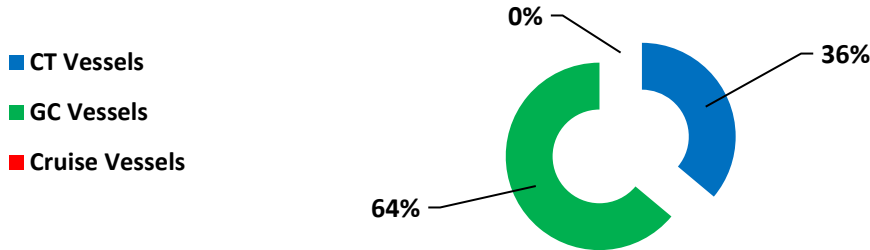

**Khalifa Bin Salman Port ( KBSP ) October Performance 2021**

**Vessel Traffic YTD October 2021**

**KBSP Oct Vessel Traffic**

■ 2019 ■ 2020 ■ 2021

**CT Vessels**

Month To Date  
Container Throughput

**GC Vessels**

Month To Date  
General Cargo  
Throughput Tons

**Cruise Vessels**

Month To Date  
RORO Unit Volume

Year To Date  
Container Throughput

Year To Date  
General Cargo  
Throughput Tons

Year To Date  
RORO Unit Volume