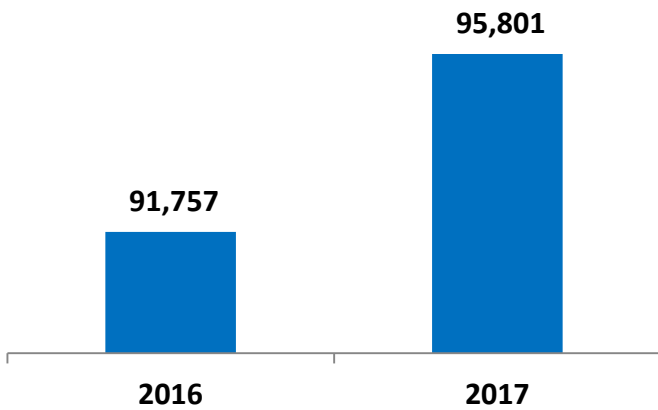

**Khalifa Bin Salman Port ( KBSP ) Performance 2017**

Vessel Traffic	Q4 2016	Q4 2017	Q4 17 vs. Q4 16
CT Vessels	59	73	23.7%
GC Vessels	145	182	25.5%
Cruise Vessels	13	13	0.0%
Total Vessels	217	268	23.5%

**Vessel Traffic Split Q4 2017**

**Container Throughput TEUS  
Q4 2017**

**General Cargo Throughput Tons  
Q4 2017**

**RORO Unit Volume  
Q4 2017**

**Transshipment Volume TEU  
Q4 2017**