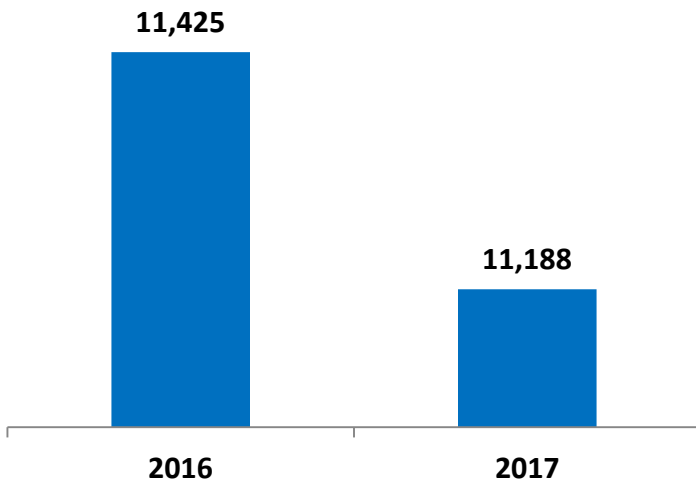

**Khalifa Bin Salman Port ( KBSP ) Performance 2017**

Vessel Traffic	Q4 2016	Q4 2017	Q4 17 vs. Q4 16
CT Vessels	59	73	23.7%
GC Vessels	145	182	25.5%
Cruise Vessels	13	13	0.0%
Total Vessels	217	268	23.5%

**Vessel Traffic Split Q4 2017**

**Container Throughput TEUS  
Q4 2017**

**General Cargo Throughput Tons  
Q4 2017**

**RORO Unit Volume  
Q4 2017**

**Transshipment Volume TEU  
Q4 2017**