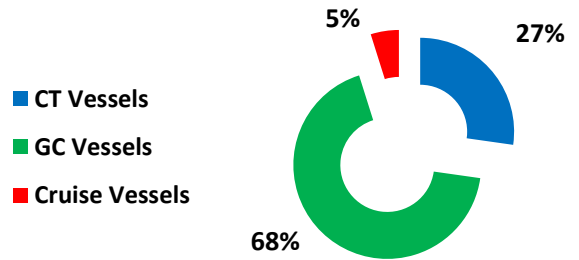

**Khalifa Bin Salman Port ( KBSP ) Performance 2017**

Vessel Traffic	Q4 2016	Q4 2017	Q4 17 vs. Q4 16
CT Vessels	59	73	23.7%
GC Vessels	145	182	25.5%
Cruise Vessels	13	13	0.0%
Total Vessels	217	268	23.5%

**Vessel Traffic Split Q4 2017**

**Container Throughput TEUS  
Q4 2017**

**General Cargo Throughput Tons  
Q4 2017**

**RORO Unit Volume  
Q4 2017**

**Transshipment Volume TEU  
Q4 2017**