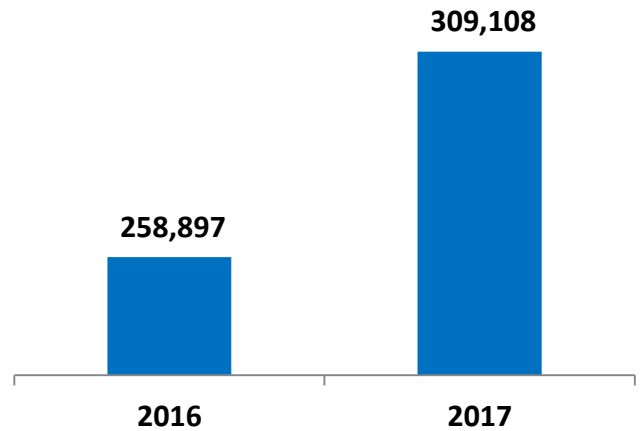

**Khalifa Bin Salman Port ( KBSP ) Performance 2017**

Vessel Traffic	Q4 2016	Q4 2017	Q4 17 vs. Q4 16
CT Vessels	59	73	23.7%
GC Vessels	145	182	25.5%
Cruise Vessels	13	13	0.0%
Total Vessels	217	268	23.5%

**Vessel Traffic Split Q4 2017**

**Container Throughput TEUS  
Q4 2017**

**General Cargo Throughput Tons  
Q4 2017**

**RORO Unit Volume  
Q4 2017**

**Transshipment Volume TEU  
Q4 2017**