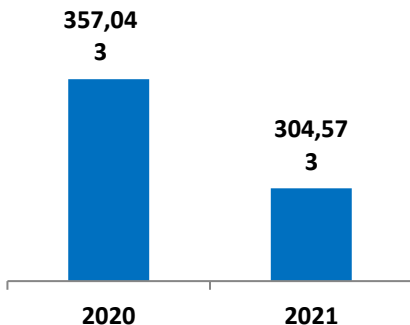

Khalifa Bin Salman Port (KBSP) September Performance 2021

Vessel Traffic September 2021

KBSP Sept Vessel Traffic

■ 2020 ■ 2021

**Month To Date
Container Throughput**
35,374

**Month To Date
General Cargo Throughput**
167,985 Tons

**Month To Date
RORO Unit Volume**

**Year To Year
Container Throughput**

**Year To Date General
Cargo Throughput Tons**

**Year To Date
RORO Unit Volume**