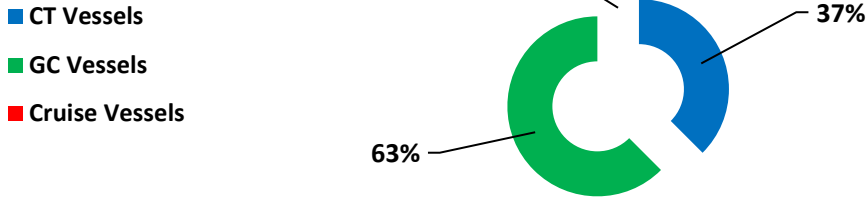

Khalifa Bin Salman Port (KBSP) September Performance 2021

Vessel Traffic September 2021

KBSP Sept Vessel Traffic

■ 2020 ■ 2021

**Month To Date
Container Throughput**
35,374

**Month To Date
General Cargo Throughput**
167,985 Tons

**Month To Date
RORO Unit Volume**

**Year To Year
Container Throughput**

**Year To Date General
Cargo Throughput Tons**

**Year To Date
RORO Unit Volume**