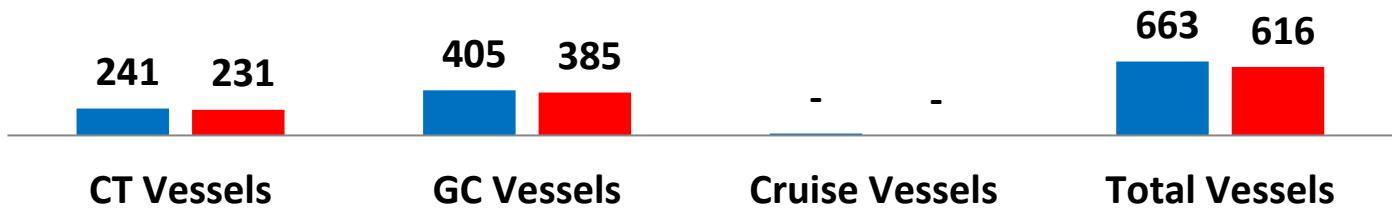

Khalifa Bin Salman Port (KBSP) September Performance 2021

Vessel Traffic September 2021

KBSP Sept Vessel Traffic

■ 2020 ■ 2021

**Month To Date
Container Throughput**
35,374

**Month To Date
General Cargo Throughput**
167,985 Tons

**Month To Date
RORO Unit Volume**

**Year To Year
Container Throughput**

**Year To Date General
Cargo Throughput Tons**

**Year To Date
RORO Unit Volume**