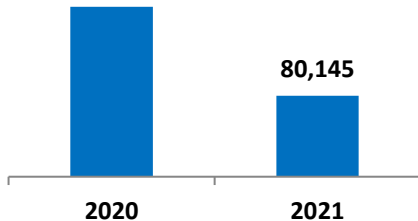

Khalifa Bin Salman Port (KBSP) September Performance 2021

Vessel Traffic September 2021

KBSP Sept Vessel Traffic

■ 2020 ■ 2021

**Month To Date
Container Throughput**
35,374

**Month To Date
General Cargo Throughput**
167,985 Tons

**Month To Date
RORO Unit Volume**

**Year To Year
Container Throughput**

**Year To Date General
Cargo Throughput Tons**

**Year To Date
RORO Unit Volume**