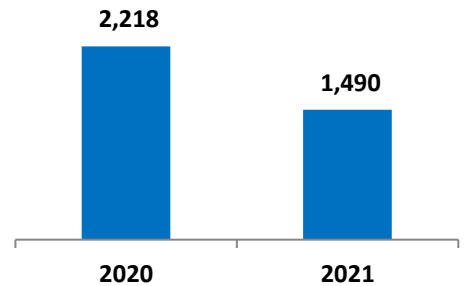

Khalifa Bin Salman Port (KBSP) September Performance 2021

Vessel Traffic September 2021

KBSP Sept Vessel Traffic

■ 2020 ■ 2021

**Month To Date
Container Throughput**
35,374

**Month To Date
General Cargo Throughput**
167,985 Tons

**Month To Date
RORO Unit Volume**

**Year To Year
Container Throughput**

**Year To Date General
Cargo Throughput Tons**

**Year To Date
RORO Unit Volume**