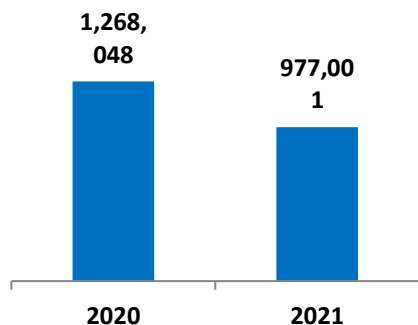

Khalifa Bin Salman Port (KBSP) September Performance 2021

Vessel Traffic September 2021

KBSP Sept Vessel Traffic

■ 2020 ■ 2021

**Month To Date
Container Throughput**
35,374

**Month To Date
General Cargo Throughput**
167,985 Tons

**Month To Date
RORO Unit Volume**

**Year To Year
Container Throughput**

**Year To Date General
Cargo Throughput Tons**

**Year To Date
RORO Unit Volume**