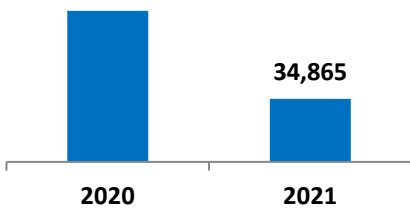

Khalifa Bin Salman Port (KBSP) September Performance 2021

Vessel Traffic September 2021

KBSP Sept Vessel Traffic

■ 2020 ■ 2021

**Month To Date
Container Throughput**
35,374

**Month To Date
General Cargo Throughput**
167,985 Tons

**Month To Date
RORO Unit Volume**

**Year To Year
Container Throughput**

**Year To Date General
Cargo Throughput Tons**

**Year To Date
RORO Unit Volume**