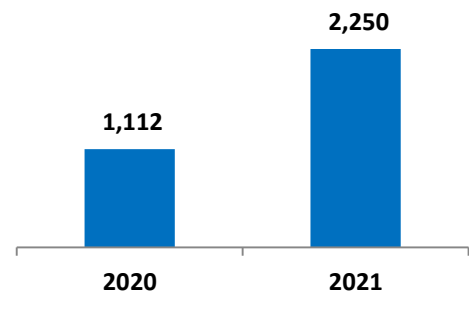

**Khalifa Bin Salman Port ( KBSP ) June Performance 2021**

**Vessel Traffic June 2021**

**KBSP June Vessel Traffic**

**Month To Date Container Throughput**

**Month To Date General Cargo Throughput Tons**

**Month To Date RORO Unit Volume**

**Year To Date Container Throughput**

**Year To Date General Cargo Throughput Tons**

**Year To Date RORO Unit Volume**