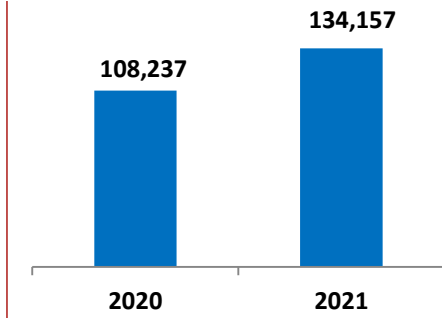

**Khalifa Bin Salman Port ( KBSP ) June Performance 2021**

**Vessel Traffic June 2021**

**KBSP June Vessel Traffic**

**Month To Date Container Throughput**

**Month To Date General Cargo Throughput Tons**

**Month To Date RORO Unit Volume**

**Year To Date Container Throughput**

**Year To Date General Cargo Throughput Tons**

**Year To Date RORO Unit Volume**