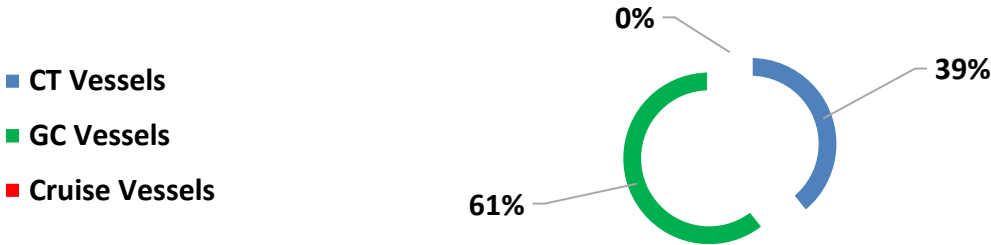

**Khalifa Bin Salman Port ( KBSP ) June Performance 2021**

**Vessel Traffic June 2021**

**KBSP June Vessel Traffic**

**Month To Date Container Throughput**

**Month To Date General Cargo Throughput Tons**

**Month To Date RORO Unit Volume**

**Year To Date Container Throughput**

**Year To Date General Cargo Throughput Tons**

**Year To Date RORO Unit Volume**