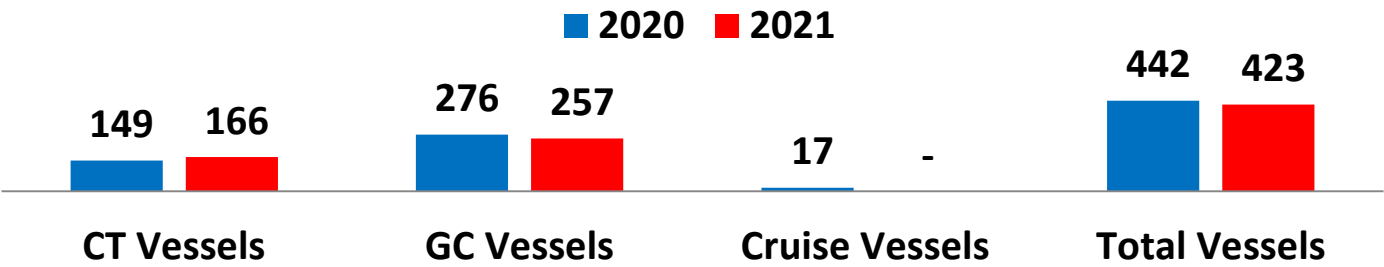

**Khalifa Bin Salman Port ( KBSP ) June Performance 2021**

**Vessel Traffic June 2021**

**KBSP June Vessel Traffic**

**Month To Date Container Throughput**

**Month To Date General Cargo Throughput Tons**

**Month To Date RORO Unit Volume**

**Year To Date Container Throughput**

**Year To Date General Cargo Throughput Tons**

**Year To Date RORO Unit Volume**