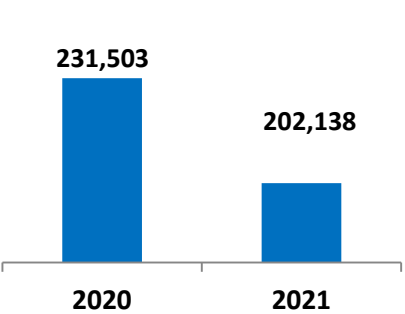

**Khalifa Bin Salman Port ( KBSP ) June Performance 2021**

**Vessel Traffic June 2021**

**KBSP June Vessel Traffic**

**Month To Date Container Throughput**

**Month To Date General Cargo Throughput Tons**

**Month To Date RORO Unit Volume**

**Year To Date Container Throughput**

**Year To Date General Cargo Throughput Tons**

**Year To Date RORO Unit Volume**