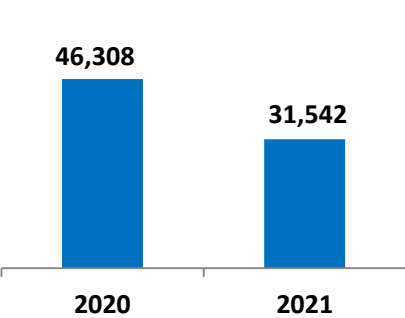

**Khalifa Bin Salman Port ( KBSP ) June Performance 2021**

**Vessel Traffic June 2021**

**KBSP June Vessel Traffic**

**Month To Date Container Throughput**

**Month To Date General Cargo Throughput Tons**

**Month To Date RORO Unit Volume**

**Year To Date Container Throughput**

**Year To Date General Cargo Throughput Tons**

**Year To Date RORO Unit Volume**