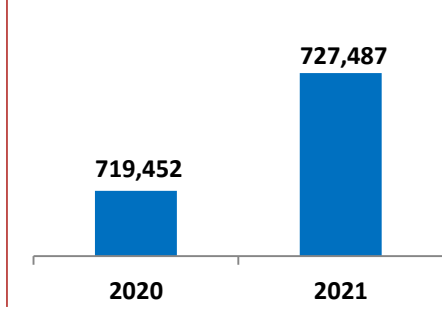

**Khalifa Bin Salman Port ( KBSP ) June Performance 2021**

**Vessel Traffic June 2021**

**KBSP June Vessel Traffic**

**Month To Date Container Throughput**

**Month To Date General Cargo Throughput Tons**

**Month To Date RORO Unit Volume**

**Year To Date Container Throughput**

**Year To Date General Cargo Throughput Tons**

**Year To Date RORO Unit Volume**